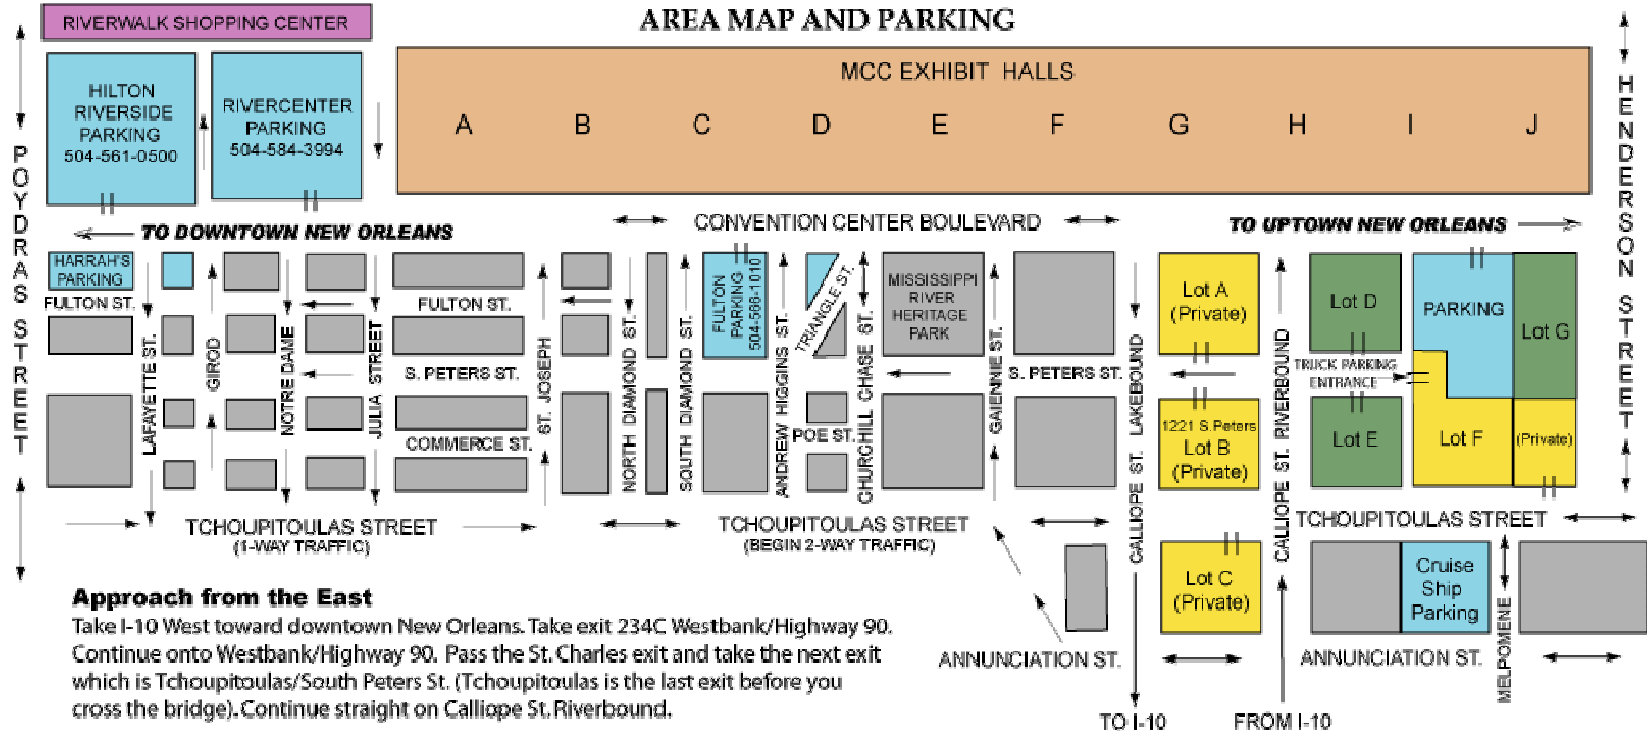

MORIAL CONVENTION CENTER - NEW ORLEANS AREA MAP AND PARKING

Approach from the East

Take I-10 West toward downtown New Orleans. Take exit 234C Westbank/Highway 90. Continue onto Westbank/Highway 90. Pass the St. Charles exit and take the next exit which is Tchoupitoulas/South Peters St. (Tchoupitoulas is the last exit before you cross the bridge). Continue straight on Calliope St. Riverbound.

Approach from the West

Take I-10 East towards Slidell/Downtown New Orleans. Merge right continuing on I-10 towards (DO NOT TAKE I-610 TOWARDS SLIDELL). Stay in the 2 left lanes and veer onto exit 234A on the left toward Westbank/Highway 90. (DO NOT REMAIN ON I-10 TOWARDS SLIDELL). Exit right at Tchoupitoulas/South Peters St. exit (Tchoupitoulas is the last exit before you cross the bridge). Continue straight on Calliope Street Riverbound.

- PUBLIC PARKING ■
- TRUCK PARKING ■
- AUTO/ TRUCK - INTERCHANGEABLE PARKING ■

HARRAH'S
PARKING