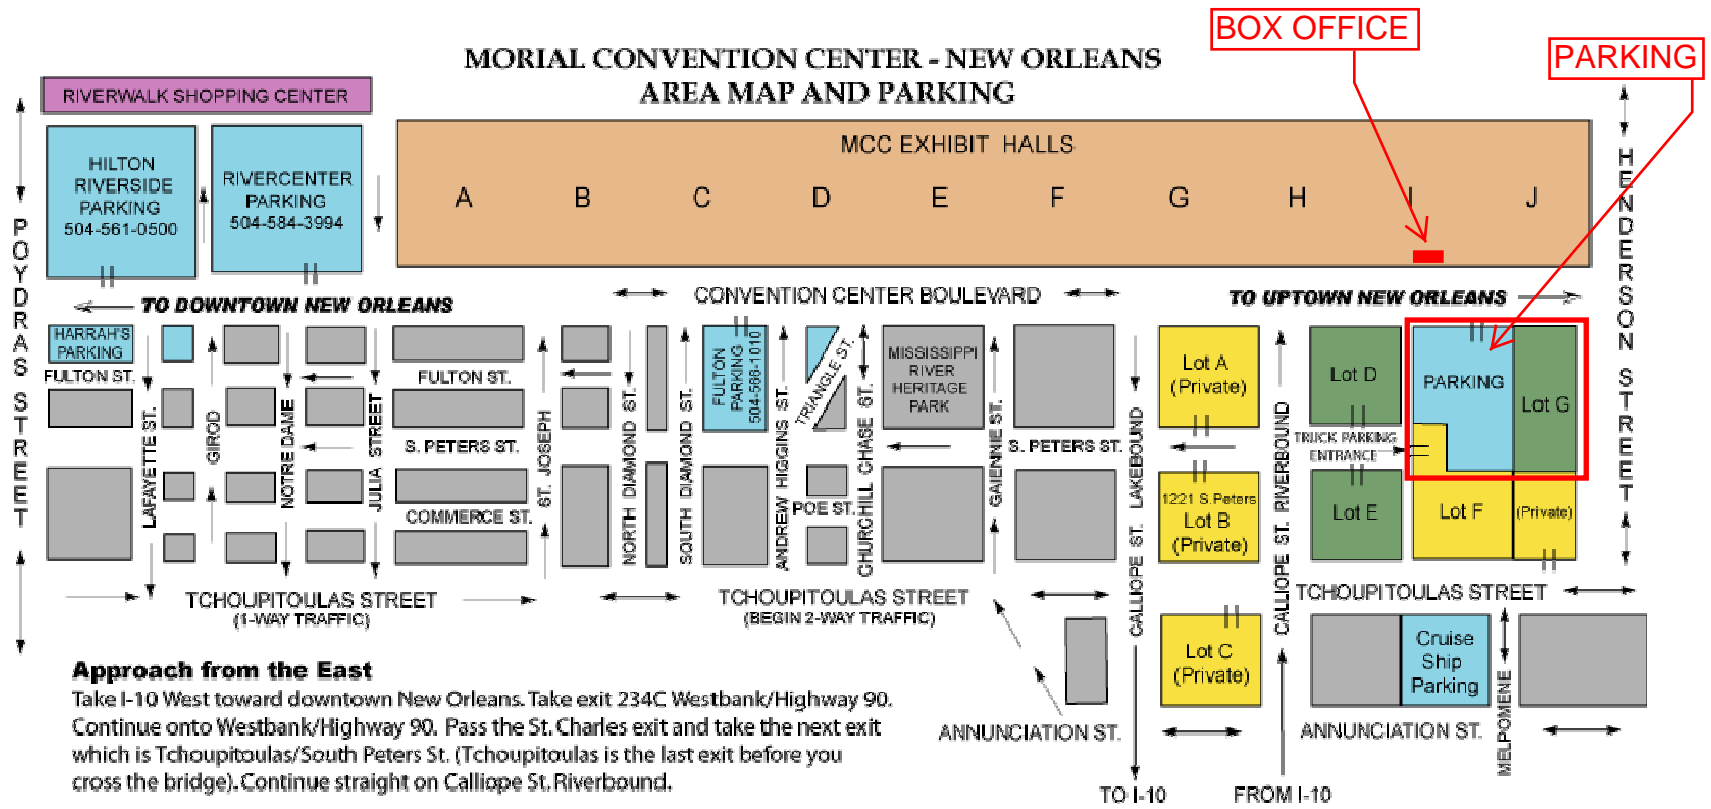

MORIAL CONVENTION CENTER - NEW ORLEANS AREA MAP AND PARKING

Approach from the East

Take I-10 West toward downtown New Orleans. Take exit 234C Westbank/Highway 90. Continue onto Westbank/Highway 90. Pass the St. Charles exit and take the next exit which is Tchoupitoulas/South Peters St. (Tchoupitoulas is the last exit before you cross the bridge). Continue straight on Calliope St. Riverbound.

Approach from the West

Take I-10 East towards Slidell/Downtown New Orleans. Merge right continuing on I-10 towards (DO NOT TAKE I-610 TOWARDS SLIDELL). Stay in the 2 left lanes and veer onto exit 234A on the left toward Westbank/Highway 90. (DO NOT REMAIN ON I-10 TOWARDS SLIDELL). Exit right at Tchoupitoulas/South Peters St. exit (Tchoupitoulas is the last exit before you cross the bridge). Continue straight on Calliope Street Riverbound.

- PUBLIC PARKING ■
- TRUCK PARKING ■
- AUTO/ TRUCK - INTERCHANGEABLE PARKING ■

HARRAH'S
PARKING